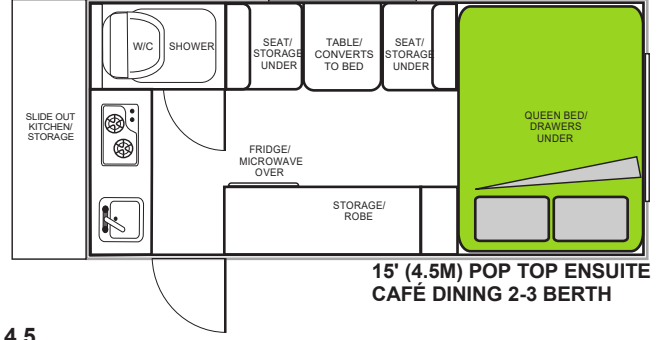

All models feature a pop top roof, LED lights, solar system and our unique **Sliding Front Pod**.

Choose from a range of standard features and options to make it your own.

**EYRE 3.5**

**STUART 4.5**

**EYRE 3.5**