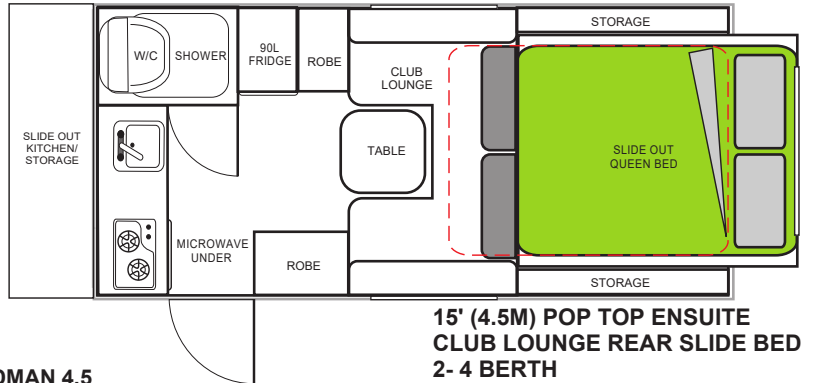

GUNBARREL 4.5