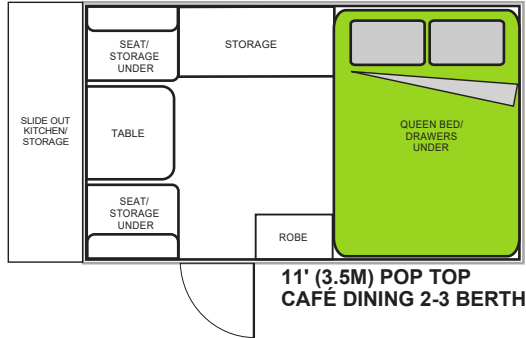

All models feature a pop top roof, LED lights, solar system and our unique **Sliding Front Pod**.

Choose from a range of standard features and options to make it your own.

**EYRE 3.5**

**STUART 4.5**

**EYRE 3.5**