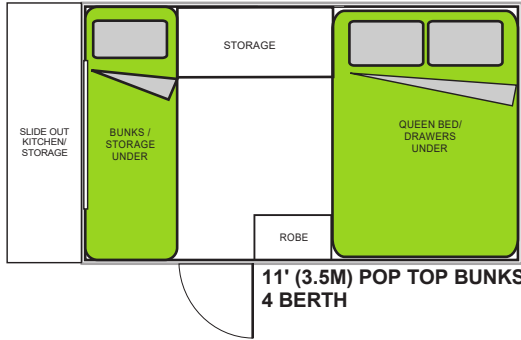

FLOOR PLANS

The weights and dimensions are not binding. Trailblazers RV reserve the right to alter specifications without notice. These are a guide only and will change depending on accessories to your fifth wheel. It is advised to discuss this with your Trailblazers RV representative. The load carrying capacity of Trailblazers RV vary from product to product to ensure it is fit for purpose.

From a simple, no frills tough little GO ANYWHERE Hybrid to a fully optioned OFF ROAD, OFF GRID home away from home.

Trailblazers RV Hybrids are designed as a modular system so you can option your own 3.5M or 5.5M Hybrid camper.

All models feature a pop top roof, LED lights, solar system and our unique **Sliding Front Pod**.

Choose from a range of standard features and options to make it your own.

EYRE 3.5