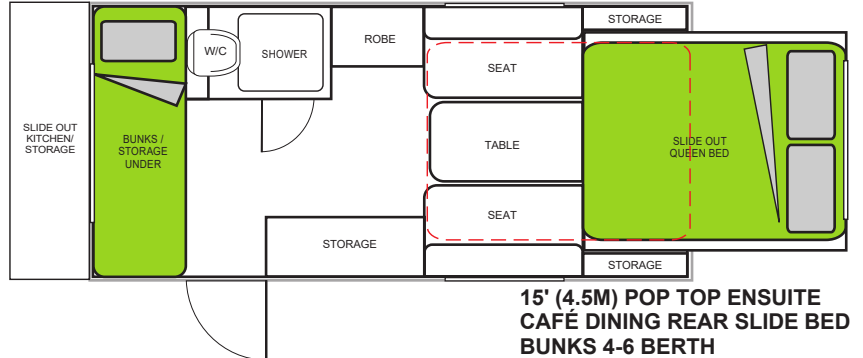

FLOOR PLANS

The weights and dimensions are not binding. Trailblazers RV reserve the right to alter specifications without notice. These are a guide only and will change depending on accessories to your fifth wheel. It is advised to discuss this with your Trailblazers RV representative. The load carrying capacity of Trailblazers RV vary from product to product to ensure it is fit for purpose.

From a simple, no frills tough little GO ANYWHERE Hybrid to a fully optioned OFF ROAD, OFF GRID home away from home.

Trailblazers RV Hybrids are designed as a modular system so you can option your own 3.5M or 5.5M Hybrid camper.

All models feature a pop top roof, LED lights, solar system and our unique **Sliding Front Pod**.

Choose from a range of standard features and options to make it your own.

KIDMAN 4.5

SAMPLE FLOOR PLANS ONLY.

Trailblazers RV are **CUSTOM BUILDERS** and floor plans can be adapted to your needs and your preferences.

Chat to our Design Team for further information.

PERSONALISE YOUR CAMPER

All Trailblazers Hybrid Campers are built to order, with a wide range of options available.

DECOR

As well as all the standard features and optional features we

also offer an exciting range of laminates, flooring options, Warwick fabrics and leathers.

Give your hybrid a personal touch by choosing a look to suit your tastes, lifestyle and budget..