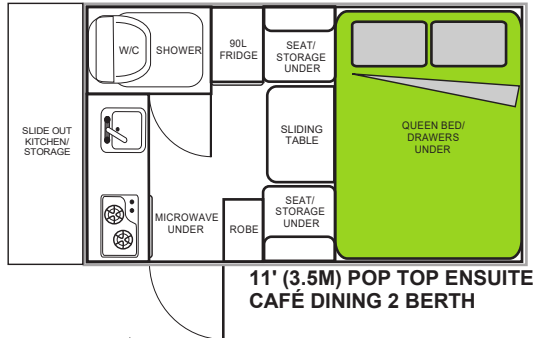

GUNBARREL 3.5