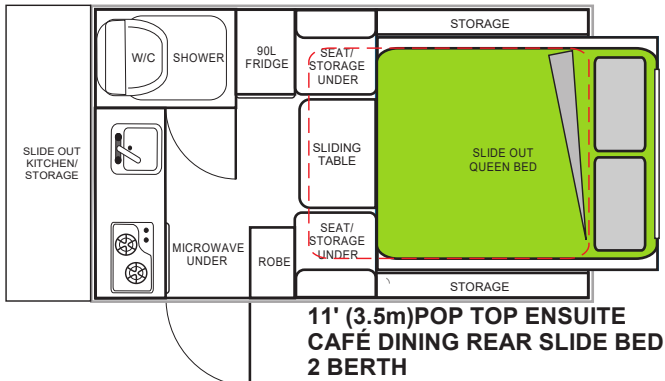

GUNBARREL 3.5

SAMPLE FLOOR PLANS ONLY.

Trailblazers RV are **CUSTOM BUILDERS** and floor plans can be adapted to your needs and your preferences.

Chat to our Design Team for further information.

PERSONALISE YOUR CAMPER

All Trailblazers Hybrid Campers are built to order, with a wide range of options available.

DECOR

As well as all the standard features and optional features we

also offer an exciting range of laminates, flooring options, Warwick fabrics and leathers.

Give your hybrid a personal touch by choosing a look to suit your tastes, lifestyle and budget..