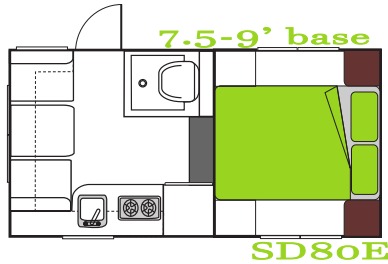

SAMPLE FLOOR PLANS ONLY.

Trailblazers RV are **CUSTOM BUILDERS** and floor plans can be adapted to your needs and your preferences.

Chat to our Design Team for further information.

CUSTOM TRUCK SERIES

Use these floor plans as a guide for your custom designed truck camper. We listen to your ideas before we plan a unit to suit your needs and budget.