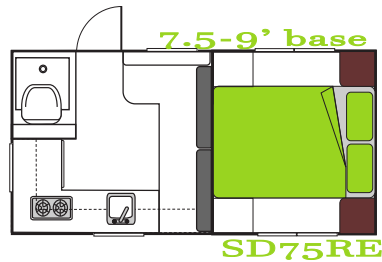

FLOOR PLANS

The weights and dimensions are not binding. Trailblazers RV reserve the right to alter specifications without notice. These are a guide only and will change depending on accessories to your fifth wheel. It is advised to discuss this with your Trailblazers RV representative. The load carrying capacity of Trailblazers RV vary from product to product to ensure it is fit for purpose.

ONE TONNE SERIES

These floor plans have been designed to suit dual , extra and single cab one tonne vehicles

DUAL,SINGLE & EXTRA CABS

SINGLE & EXTRA CABS