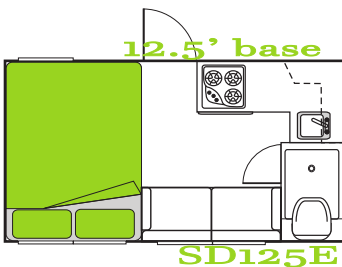

VEHICLES / LIGHT TRUCKS

PERSONALISE YOUR CAMPER

All Trailblazers RV Slide-On Campers are built to order, with a wide range of options available.

DECOR

As well as all the standard features and optional features we also offer an exciting range of laminates, flooring options, Warwick fabrics and leathers.

Give your Slide-On a personal touch by choosing a look to suit your tastes, lifestyle and budget.