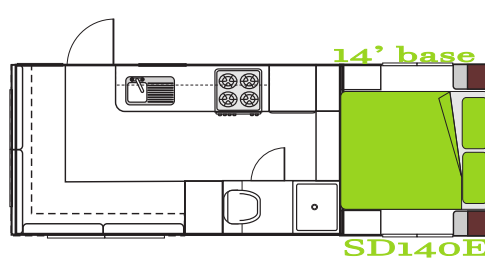

VEHICLES / LIGHT TRUCKS

PERSONALISE YOUR CAMPER

All Trailblazers RV Slide-On Campers are built to order, with a wide range of options available.

DECOR

As well as all the standard features and optional features we also offer an exciting range of laminates, flooring options, Warwick fabrics and leathers.

Give your Slide-On a personal touch by choosing a look to suit your tastes, lifestyle and budget.