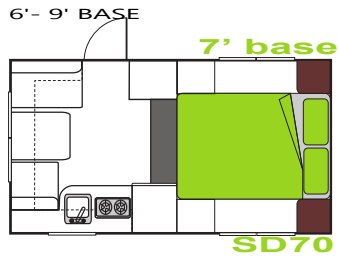

FLOOR PLANS

The weights and dimensions are not binding. Trailblazers RV reserve the right to alter specifications without notice. These are a guide only and will change depending on accessories to your fifth wheel. It is advised to discuss this with your Trailblazers RV representative. The load carrying capacity of Trailblazers RV vary from product to product to ensure it is fit for purpose.

ONE TONNE SERIES

These floor plans have been designed to suit dual , extra and single cab one tonne vehicles

DUAL,SINGLE & EXTRA CABS

SINGLE & EXTRA CABS