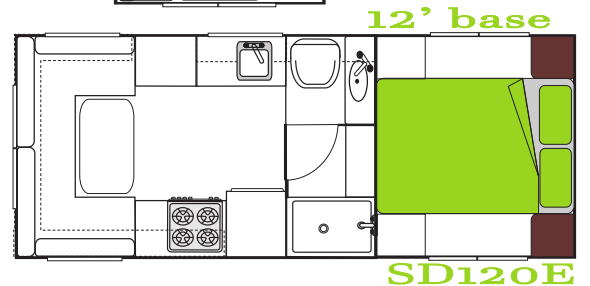

VEHICLES / LIGHT TRUCKS

PERSONALISE YOUR CAMPER

All Trailblazers RV Slide-On Campers are built to order, with a wide range of options available.

DECOR

As well as all the standard features and optional features we also offer an exciting range of laminates, flooring options, Warwick fabrics and leathers.

Give your Slide-On a personal touch by choosing a look to suit your tastes, lifestyle and budget.