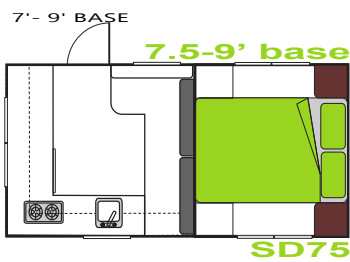

SAMPLE FLOOR PLANS ONLY.

Trailblazers RV are **CUSTOM BUILDERS** and floor plans can be adapted to your needs and your preferences.

Chat to our Design Team for further information.

CUSTOM TRUCK SERIES

Use these floor plans as a guide for your custom designed truck camper. We listen to your ideas before we plan a unit to suit your needs and budget.