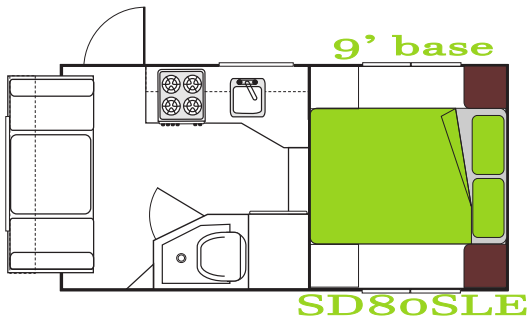

VEHICLES / LIGHT TRUCKS

PERSONALISE YOUR CAMPER

All Trailblazers RV Slide-On Campers are built to order, with a wide range of options available.

DECOR

As well as all the standard features and optional features we also offer an exciting range of laminates, flooring options, Warwick fabrics and leathers.

Give your Slide-On a personal touch by choosing a look to suit your tastes, lifestyle and budget.