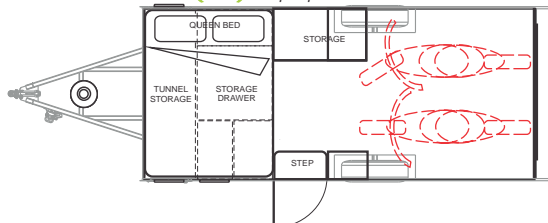

FLOORPLANS

NEWELL 16.01 (16') Pop Top model

NEWELL 16.02 (16') Pop Top model

NEWELL 16.03 (16') Pop Top model

FEATURES

NEWELL 16.01 (16')

- Queen size foam mattress
- Under bed storage
- Tunnel boot
- Internal cupboards
- Security door
- Lift up rear tailgate
- LED interior lights
- LED exterior lights
- 15" alloy wheels
- Ezi lift drop down jacks
- Motorbike storage

NEWELL 16.02 (16')

- Kitchenette model!
- As above 16.01 plus -
- 60L 3 way fridge
- 2 Burner cooktop & sink combo
- Robe / pantry
- 80L fresh water
- 12V pump
- Town water filler/connection
- 12V charger / transformer
- 1 x 100Ahr Deep cycle battery