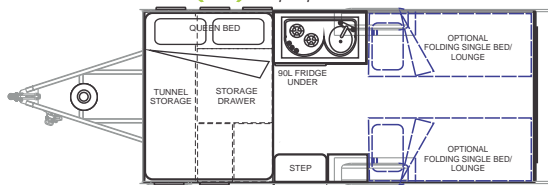

FLOORPLANS

NEWELL 16.01 (16') Pop Top model

NEWELL 16.02 (16') Pop Top model

NEWELL 16.03 (16') Pop Top model

FEATURES

NEWELL 16.01 (16')

- Queen size foam mattress
- Under bed storage
- Tunnel boot
- Internal cupboards
- Security door
- Lift up rear tailgate
- LED interior lights
- LED exterior lights
- 15" alloy wheels
- Ezi lift drop down jacks
- Motorbike storage