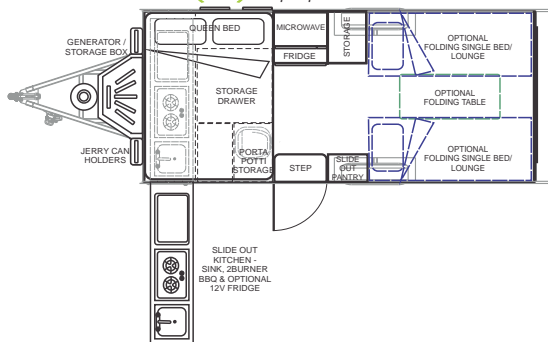

FLOORPLANS

NEWELL 16.01 (16') Pop Top model

NEWELL 16.02 (16') Pop Top model

NEWELL 16.03 (16') Pop Top model

FEATURES

NEWELL 16.01 (16')

- Queen size foam mattress
- Under bed storage
- Tunnel boot
- Internal cupboards
- Security door
- Lift up rear tailgate
- LED interior lights
- LED exterior lights
- 15" alloy wheels
- Ezi lift drop down jacks
- Motorbike storage

NEWELL 16.02 (16')

- Kitchenette model!
- As above 16.01 plus -
- 60L 3 way fridge
- 2 Burner cooktop & sink combo
- Robe / pantry
- 80L fresh water
- 12V pump
- Town water filler/connection
- 12V charger / transformer
- 1 x 100Ahr Deep cycle battery

NEWELL 16.03 (16')

- External Kitchen Model!
- As for Newell 16.01 plus -
- Slide out exterior kitchen - sink, 2 burner cooktop/BBQ & 40L 12V fridge
- 80L fresh water
- 12V pump
- Town water filler/connection
- 12V charger / transformer
- 1 x 100Ahr Deep cycle battery