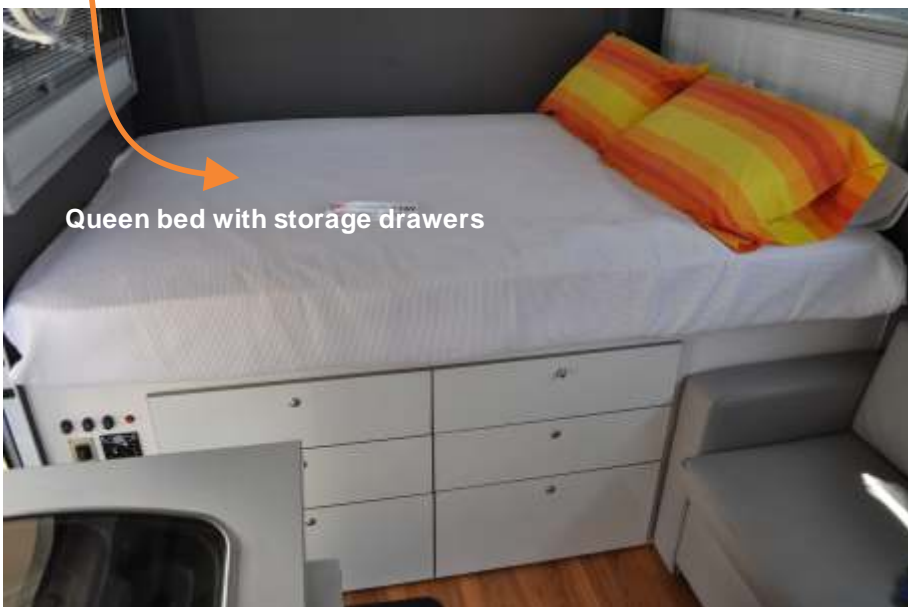

SD125E POP TOP
INTERIOR

Two seater sofa with storage

The SD125E truck camper has all the features you would expect to make your journey comfortable

- Fully equipped kitchen with 3 burner cooktop, 110L 2 way fridge, microwave and coffee machine.
- Two seater sofa with storage drawers, in your choice of upholstery
- Ensuite shower and toilet with handbasin
- Queen bed with innerspring mattress
- Plenty of storage drawers in the kitchen and bedroom
- The battery, solar and inverter combination even runs a hairdryer!

Shower & Toilet

L shape kitchen

Queen bed with storage drawers

Trailblazers RV SD125E truck camper may seem formidable in size, but mounted on the Fuso Earthcruiser 4x4 it will fit into the same width space as a Landcruiser or small motorhome.

This camper is designed to be completely self sufficient on and off the vehicle. Many features are standard.

- Electric lift roof
- Electric heavy duty jacks
- Electric awning
- Solar system- 3 x 130W panels
- 3000W Pure Sine Inverter
- Two fresh water tanks -1 x 180L & 1 x 100L
- Grey water tank - 85L
- Stainless BBQ
- Fold down picnic table
- Huge tunnel storage