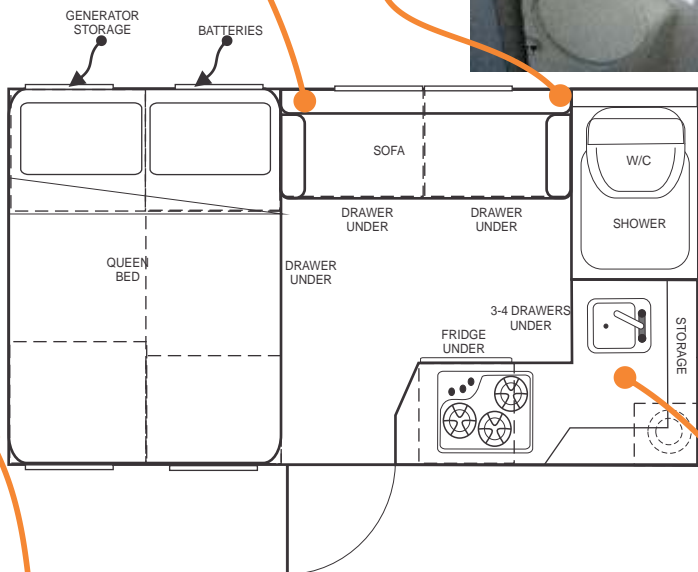

SD125E POP TOP
INTERIOR

Two seater sofa with storage

The SD125E truck camper has all the features you would expect to make your journey comfortable

- Fully equipped kitchen with 3 burner cooktop, 110L 2 way fridge, microwave and coffee machine.
- Two seater sofa with storage drawers, in your choice of upholstery
- Ensuite shower and toilet with handbasin
- Queen bed with innerspring mattress
- Plenty of storage drawers in the kitchen and bedroom
- The battery, solar and inverter combination even runs a hairdryer!

Shower & Toilet

L shape kitchen

Queen bed with storage drawers

Trailblazers RV SD125E truck camper may seem formidable in size, but mounted on the Fuso Earthcruiser 4x4 it will fit into the same width space as a Landcruiser or small motorhome.

The camper is designed for vehicles with 3.35M (11Ft) trays and has a 500mm (20") overhang at the rear.

All Trailblazers RV's truck campers are built to order and can be designed to suit any vehicle and tray size.

This camper is designed to be completely self sufficient on and off the vehicle. Many features are standard.

- Electric lift roof
- Electric heavy duty jacks
- Electric awning
- Solar system- 3 x 130W panels
- 3000W Pure Sine Inverter
- Two fresh water tanks -1 x 180L & 1 x 100L
- Grey water tank - 85L
- Stainless BBQ
- Fold down picnic table
- Huge tunnel storage